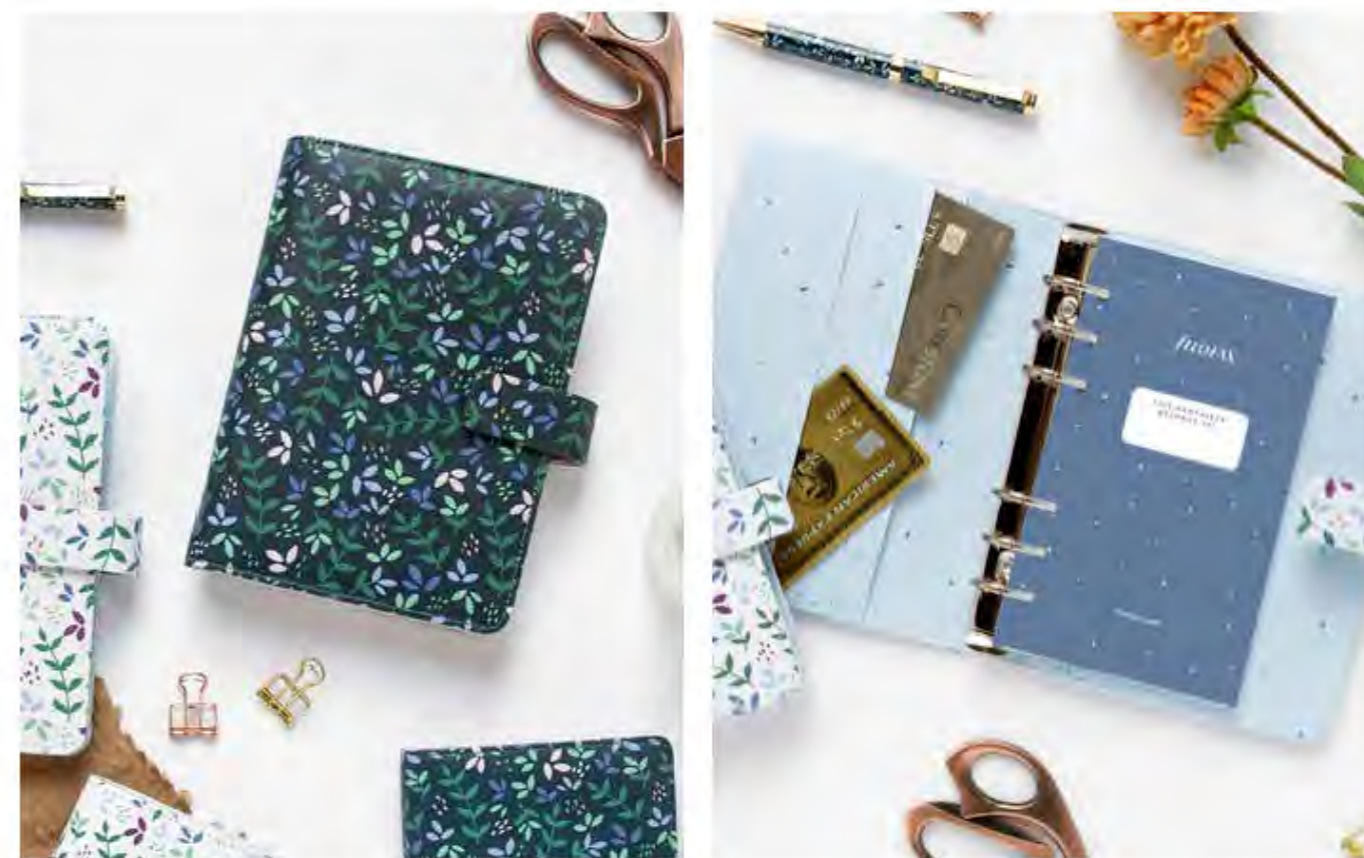

FEATURES

- Smooth patterned cover material
- Strap closure
- Pen loop
- Includes internal pockets
- Clean double turned edge cover construction
- Patterned interior in complementing colours
- Minimal Fill
- Week on two pages - Multilanguage
- Fountain pen friendly paper - 80 gsm