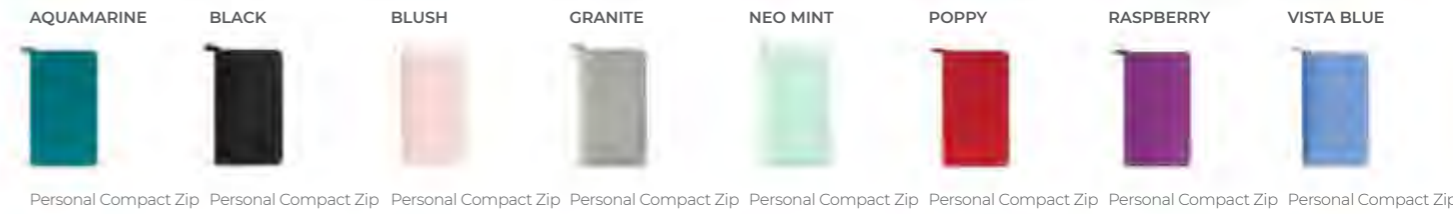

BOTANICAL

CONFETTI

EXPRESSIONS

SAFFIANO ZIP