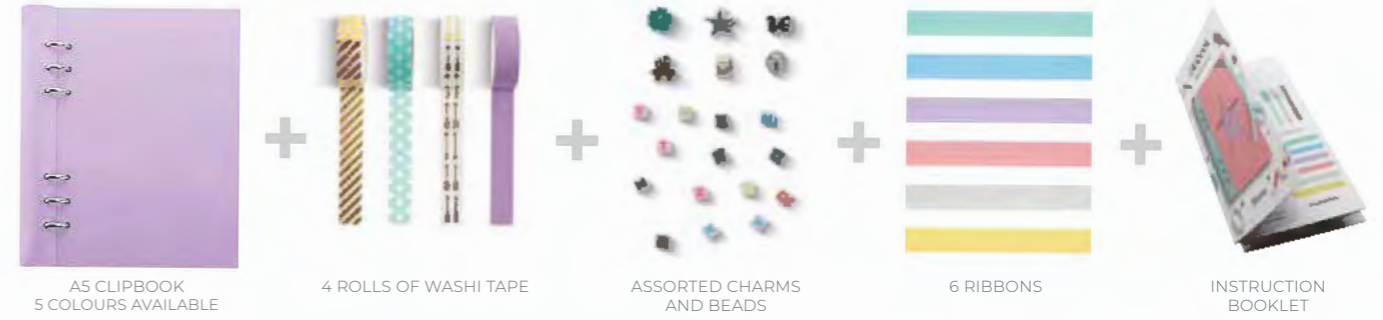

Clipbook Creative Kit

Customise your Clipbook with our selection of craft accessories! The Clipbook Creative Kit includes a handy instruction booklet, colourful washi tapes, ribbons, beads and charms, along with an A5 Clipbook, so that you can create a planner like no other.
Sizes: A5.

INCLUDED WITHIN THE CREATIVE KIT

A5 CLIPBOOK
5 COLOURS AVAILABLE

4 ROLLS OF WASHI TAPE

ASSORTED CHARMS
AND BEADS

6 RIBBONS

INSTRUCTION
BOOKLET