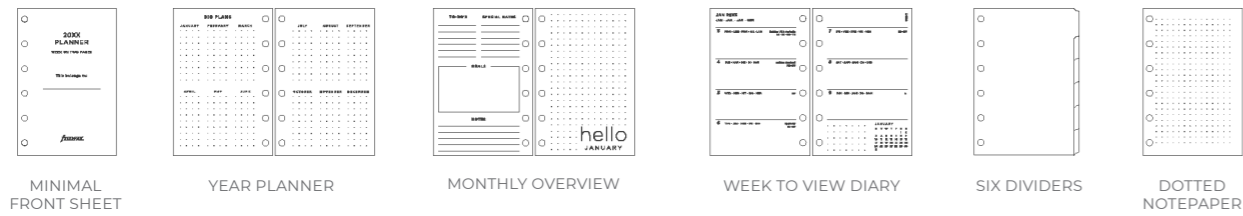

Minimal Fill

This fill features in Botanical, Confetti, Expressions, Garden, Good Vibes, Indigo, Meadow, Mediterranean, Moonlight and Norfolk Collections.

POCKET