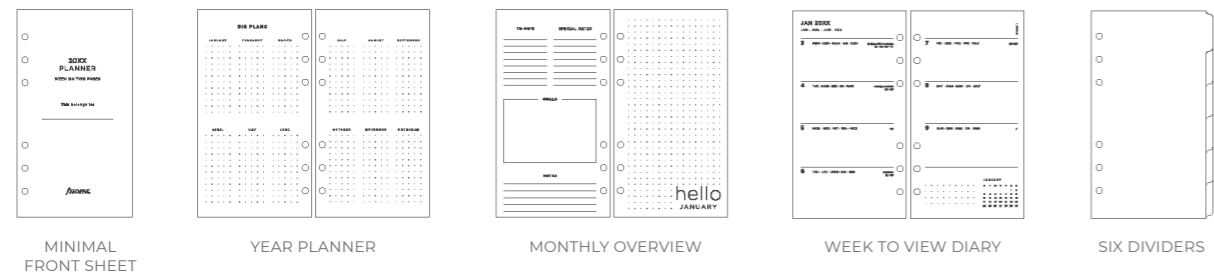

Minimal Fill

This fill features in Botanical, Confetti, Expressions, Garden, Good Vibes, Indigo, Meadow, Mediterranean, Moonlight and Norfolk Collections.

POCKET

PERSONAL

A5