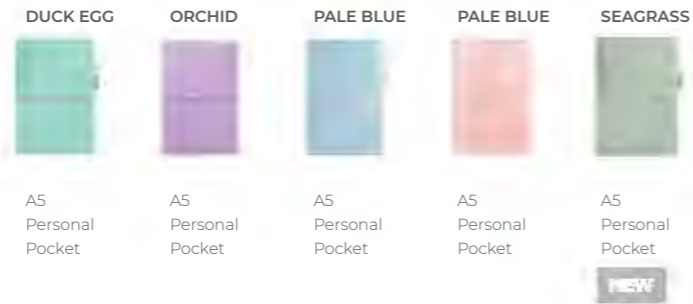

DOMINO SOFT