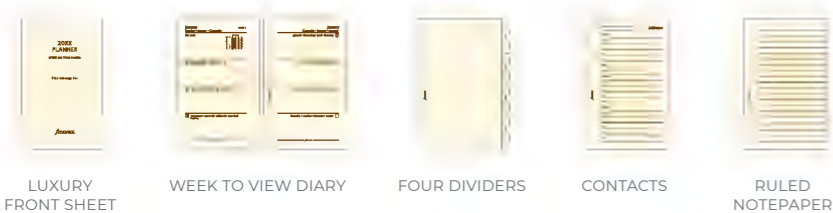

Luxury Fill

This fill features in Heritage, Holborn, Lockwood, Lockwood Zip, Malden, Malden Zip and Classic Croc Collections.

MINI

LUXURY FRONT SHEET   WEEK TO VIEW DIARY   FOUR DIVIDERS   CONTACTS   RULED NOTEPAPER