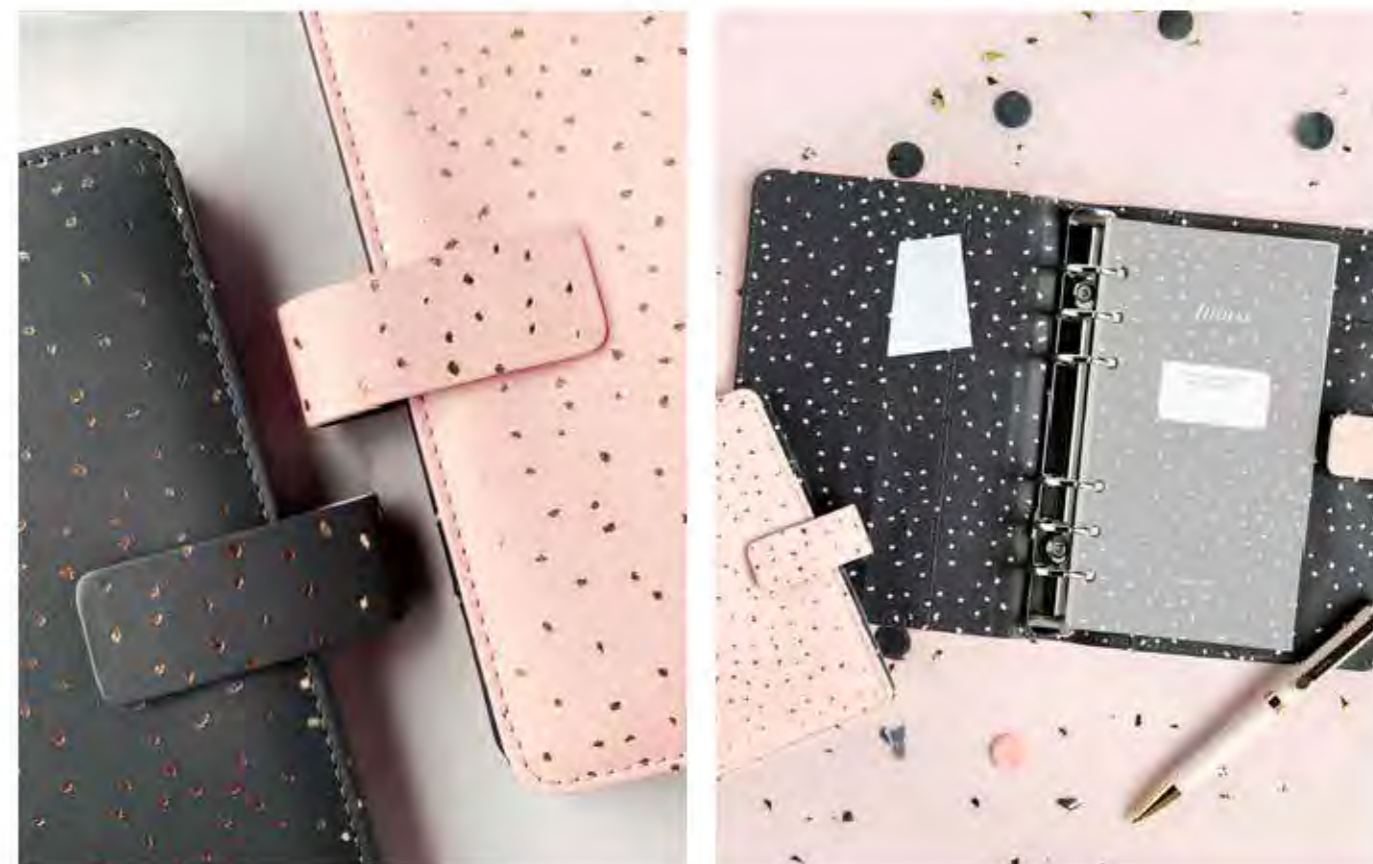

FEATURES

- Smooth patterned cover material
- Strap closure
- Pen loop
- Includes internal pockets
- Clean double turned edge cover construction
- Patterned interior in complementing colours
- Minimal Fill
- Week on two pages - Multilanguage
- Fountain pen friendly paper - 80 gsm