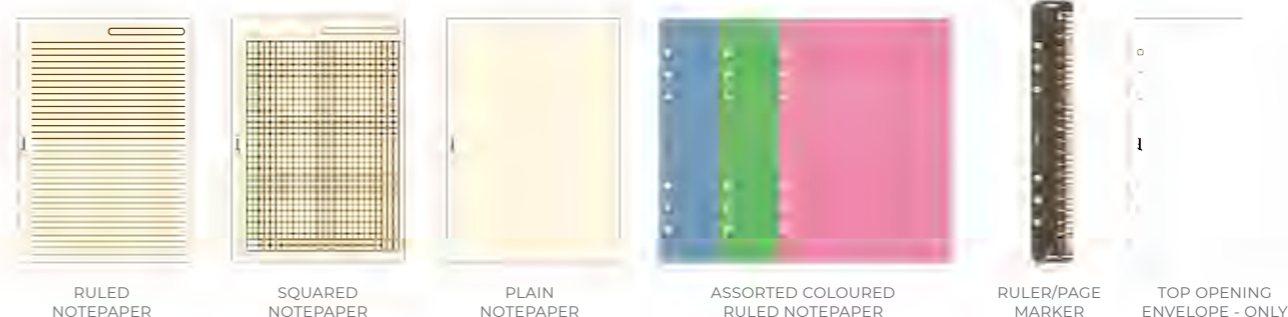

RULED NOTEPAPER   SQUARED NOTEPAPER   PLAIN NOTEPAPER   ASSORTED COLOURED RULED NOTEPAPER   RULER/PAGE MARKER   TOP OPENING ENVELOPE - ONLY FOR A5 SIZE