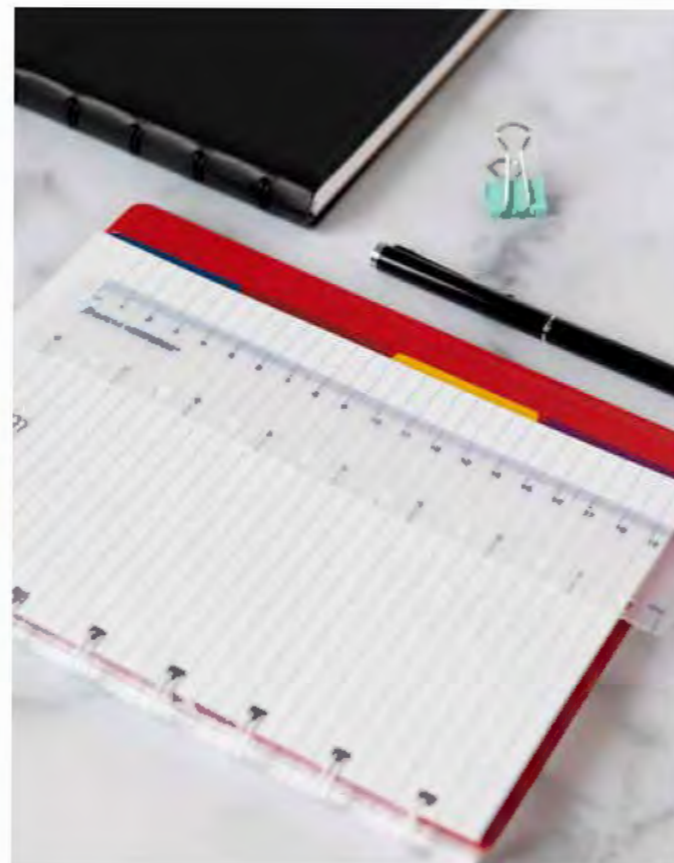

FEATURES

- Twin-wire binding (12 mm)
- Repositionable and refillable content
- Lies flat and can be folded back
- Fountain pen friendly paper - 100 gsm
- 56 ruled pages
- 4 coloured dividers
- Ruler/page marker
- Elastic closure