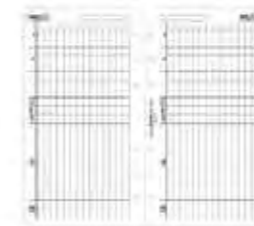

Finances
A5: 340618
PERSONAL: 130618
POCKET: 210618