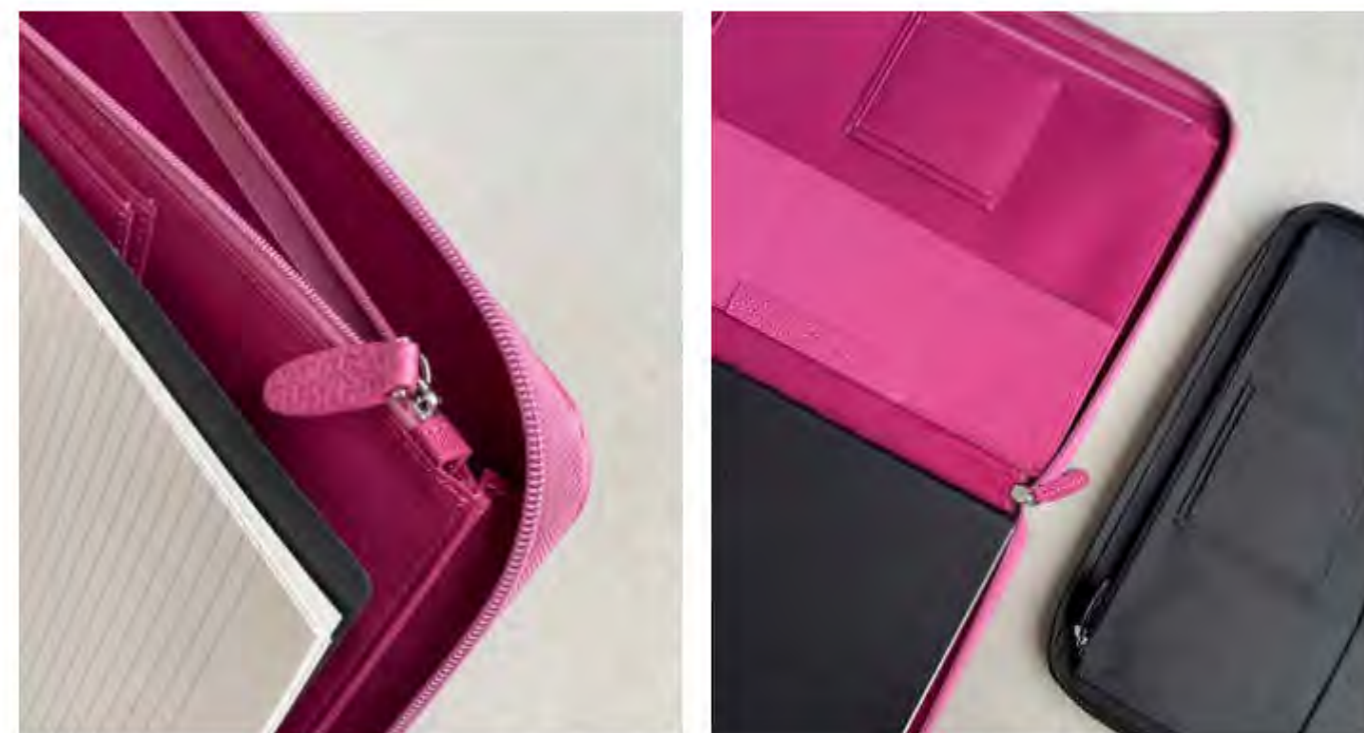

Finsbury

Distinctive and stylish, Finsbury is our essential classic leather Folio collection. The covers are crafted using a unique soft rambler leather, which has been hand finished to attain the rich two-tone finish. Each comes complete with a refillable black notebook insert.

FEATURES

- Full-grain, hand-finished cow hide leather cover
- Colour-matched components
- Secure zip-around closure
- Expandable smartphone/accessory pockets
- Left and right handed notebook and notepad pockets
- Includes a refillable black notebook insert

SIZE	BLACK	RASPBERRY	DIMENSIONS
A4 Zip Folio	840009	840010	320 x 253 x 36 mm