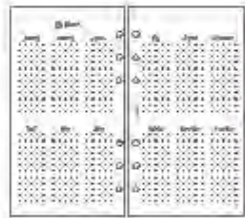

YEAR PLANNER