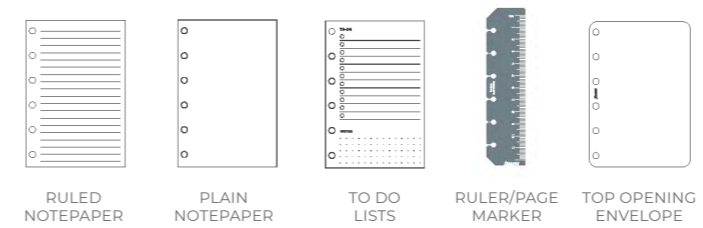

Minimal Fill

This fill features in Botanical, Confetti, Expressions, Garden, Good Vibes, Indigo, Meadow, Mediterranean, Moonlight and Norfolk Collections.

POCKET