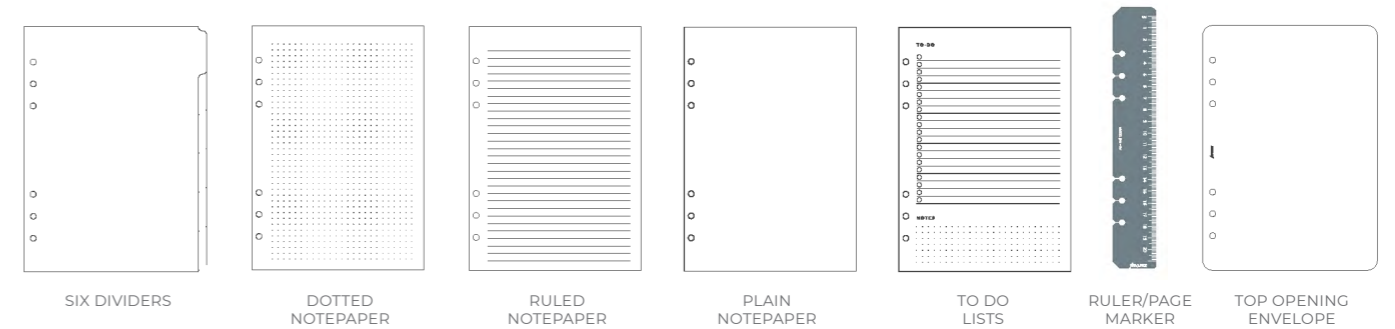

Minimal Fill

This fill features in Botanical, Confetti, Expressions, Garden, Good Vibes, Indigo, Meadow, Mediterranean, Moonlight and Norfolk Collections.

POCKET

PERSONAL

A5