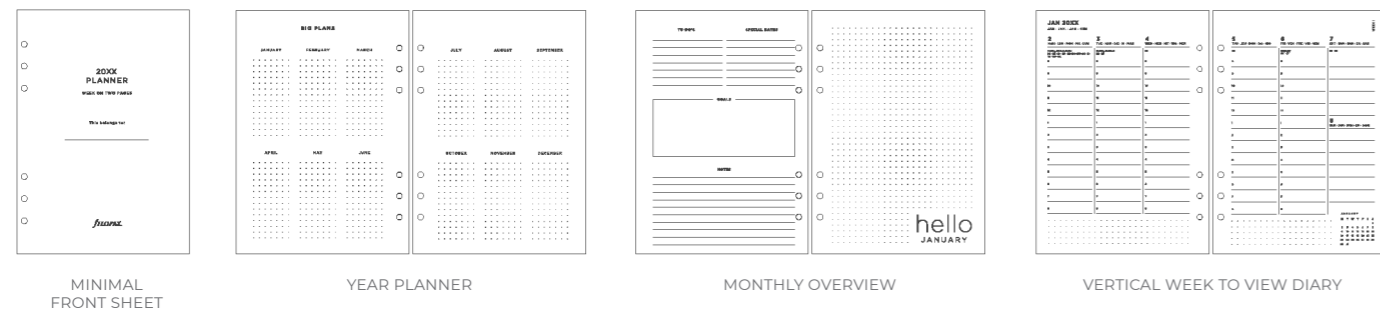

Minimal Fill

This fill features in Botanical, Confetti, Expressions, Garden, Good Vibes, Indigo, Meadow, Mediterranean, Moonlight and Norfolk Collections.

POCKET

PERSONAL

A5