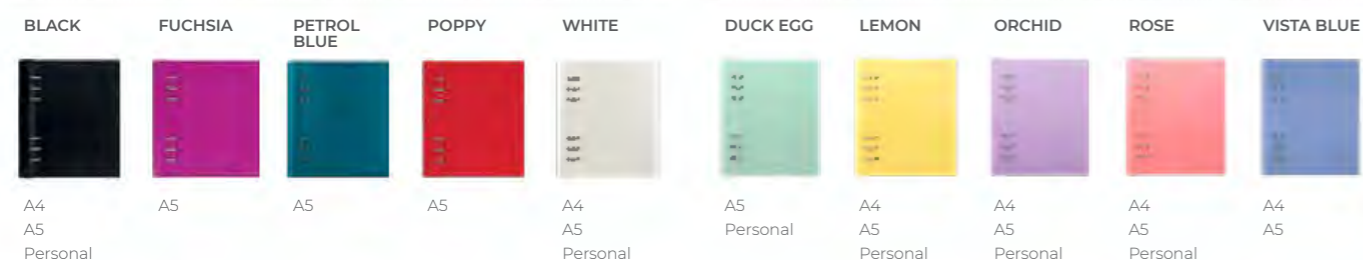

Clipbook Overview

CLASSIC BRIGHTS