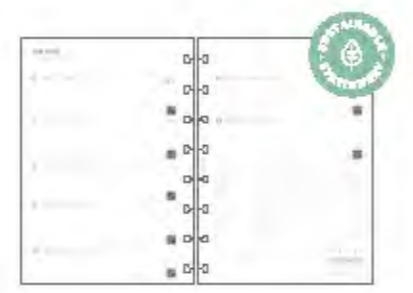

Meadow

Always stay one step ahead with this beautifully designed Meadow planner in shades of lavender, pink and green. Inside, there's space to plan your time, set goals and you can even decorate your schedule.

FEATURES

- 16 mm twin-wire binding
- Patterned covers
- Elastic closure
- 100% recycled paper 80 gsm - fountain pen friendly
- Bio-degradable lamination
- Compatible with A5 notebook refills and accessories
- Week on two pages with to-do's and notes - Multilanguage

Powered by inkLink