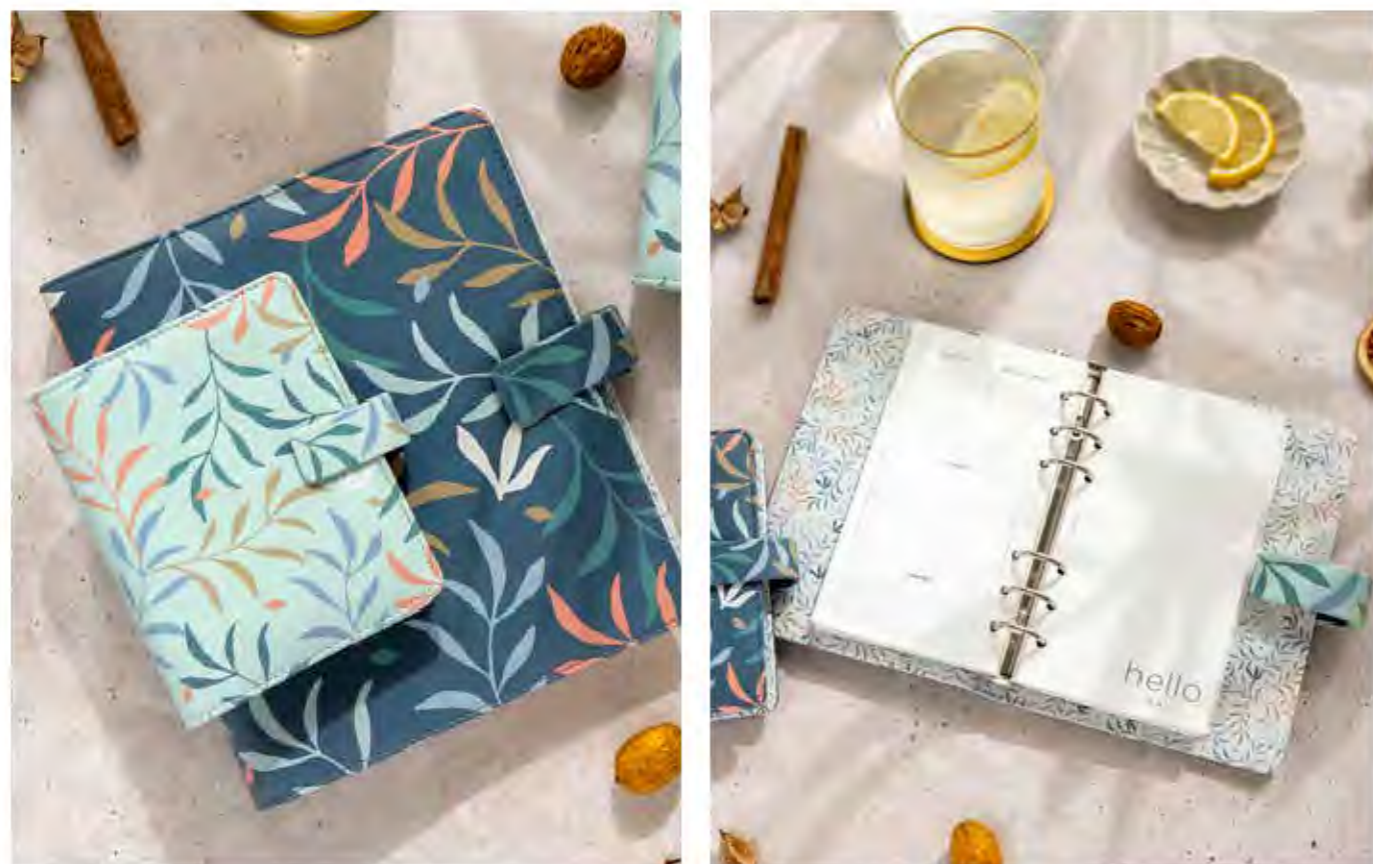

Botanical FAUX LEATHER

Let these beauties help you plan your day! With a whimsical leaf design and patterned interiors, these Botanical organisers have an irresistible appeal, inspired by some of our favourite gardens.

FEATURES

- Smooth patterned cover material
- Strap closure
- Pen loop
- Includes internal pockets
- Clean double turned edge cover construction
- Patterned interior in complementing colours
- Minimal Fill
- Week on two pages - Multilanguage
- Fountain pen friendly paper - 80 gsm