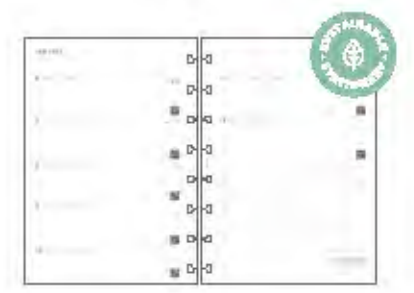

FEATURES

- 16 mm twin-wire binding
- Patterned covers
- Elastic closure
- 100% recycled paper 80 gsm - fountain pen friendly
- Bio-degradable lamination
- Compatible with A5 notebook refills and accessories
- Week on two pages with to-do's and notes - Multilanguage

Powered by inkLink