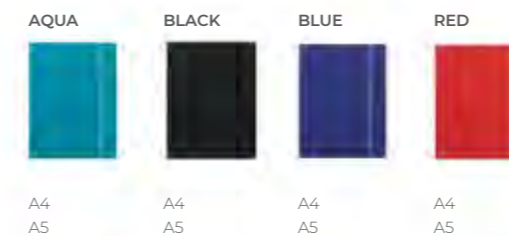

Powered by inkLink

SIZE	BLACK	DIMENSIONS
A5	25-68300	215 x 165 x 20 mm

Notebooks

Notebook Overview

BOTANICAL

CONFETTI

CLASSIC BRIGHTS

EXPRESSIONS