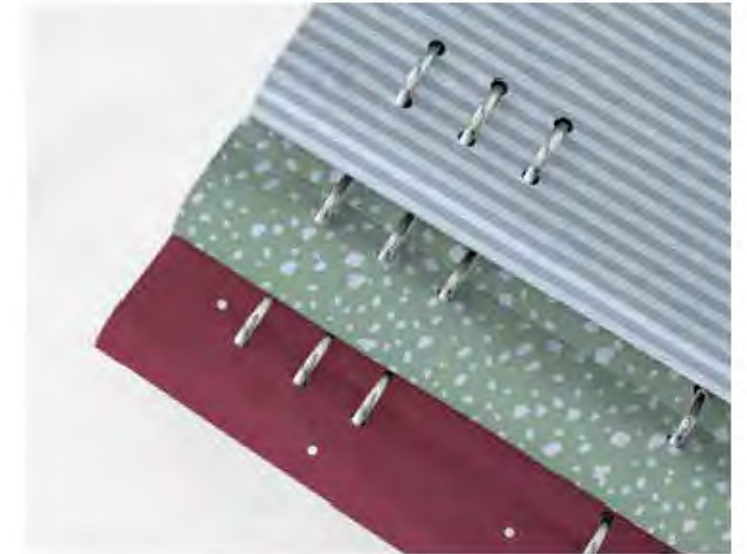

NEW

Timeless

Soft and supple, fine-grain textured, faux-leather covers in our signature and beloved patterns.
Sizes: A5 and Personal.

FEATURES

- Storage for a pen/pencil
- Lies flat
- Pull cover to open
- Folds back on itself
- Ruled, squared and plain pages - 80 gsm
- Fold-out year and monthly planners - 100 gsm
- Undated weekly planners and to-do lists - 80 gsm