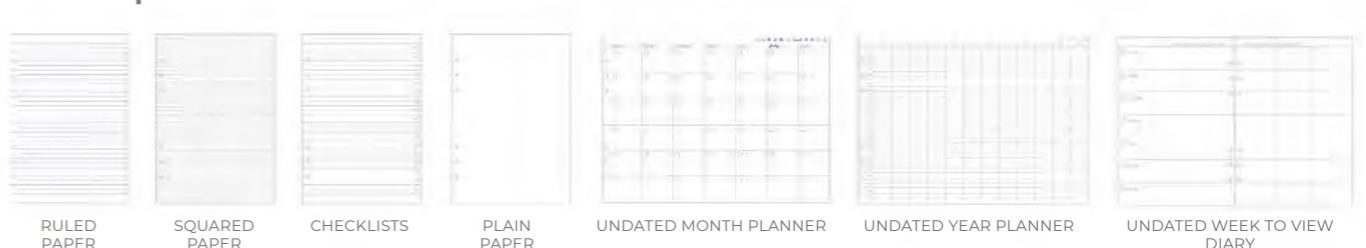

PETS

QUOTES

CLIPBOOK CREATIVE KIT

Clipbook Fill

Clipbook Size Guide

CLIPBOOK SIZE

PERSONAL

ring size: 25 mm / 0.98 in
Fits 134 sheets of paper*