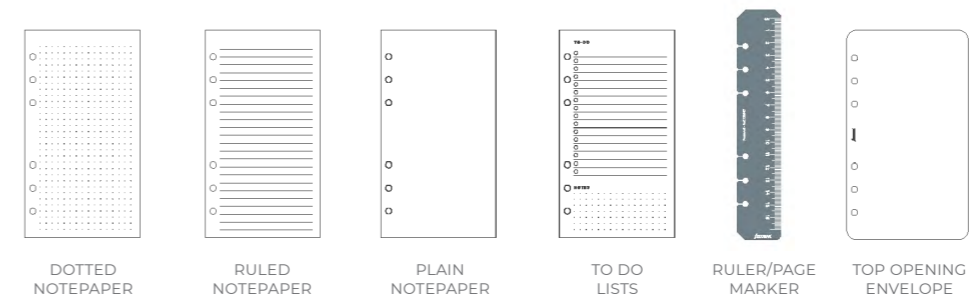

Minimal Fill

This fill features in Botanical, Confetti, Expressions, Garden, Good Vibes, Indigo, Meadow, Mediterranean, Moonlight and Norfolk Collections.

POCKET

PERSONAL

A5