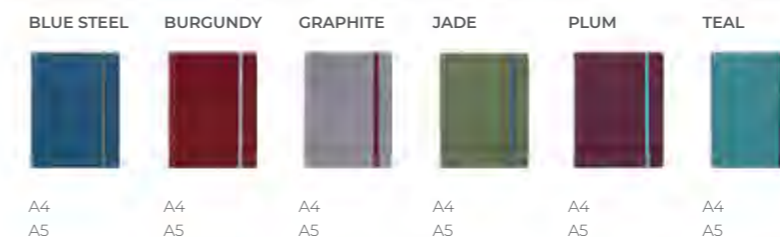

GARDEN

GOOD VIBES

CLASSIC PASTELS

INDIGO

MEDITERRANEAN

MOONLIGHT

CONTEMPORARY

MEADOW